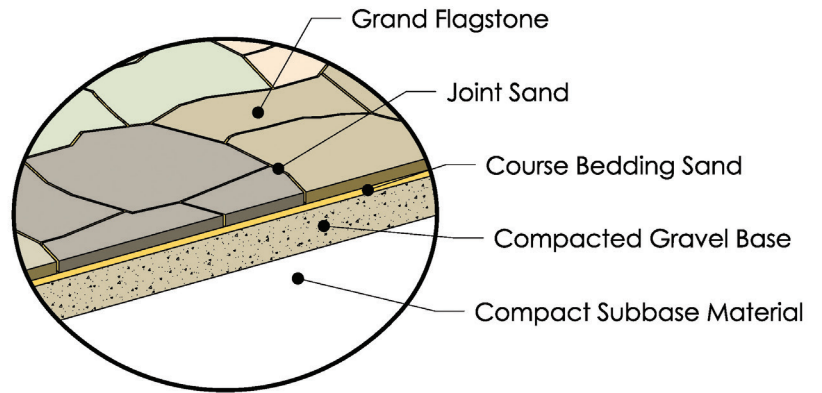

FEATURES

- Beautiful natural stone texture.
- 15 unique shapes replicate large, irregular flagstone.
- Fast installation with easy-to-install pattern.
- Uniform thickness (1.75") = comfortable end result.
- High strength concrete = long term durability.
- Multiple natural color blends available.

GRAND FLAGSTONE PACKAGING

Note: Outside dimensions of each layer are identical to all other layers, allowing any layer to be used anywhere in the pattern.

- 1 pallet = 90 s.f. (assumes 3/8" joint)
- 8 layers per pallet
- 2,160 lbs. per pallet
- Each pallet contains 2ea of the following layers:

TYPICAL PATTERN: Each layer is comprised of multiple individual pieces.

PATIO LAYOUT

WALKWAY LAYOUT

ROSETTA®

GRAND
FLAGSTONE

www.rosettahardscapes.com