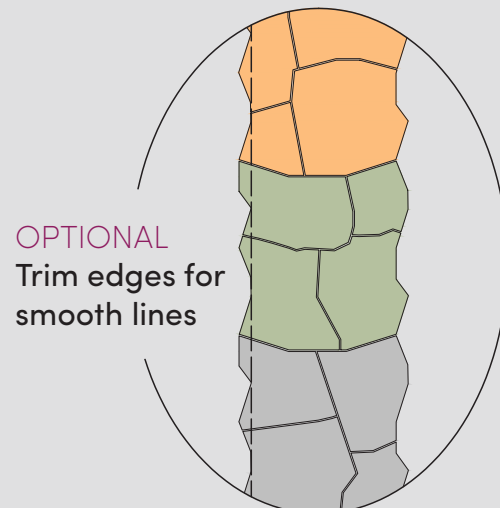

FEATURES

- Beautiful natural stone texture.
- 15 unique shapes replicate large, irregular flagstone.
- Fast installation with easy-to-install pattern.
- Uniform thickness (1.75") = comfortable end result.
- High strength concrete = long term durability.
- Multiple natural color blends available.

GRAND FLAGSTONE PACKAGING

Note: Outside dimensions of each layer are identical to all other layers, allowing any layer to be used anywhere in the pattern.

- 1 pallet = 90 s.f. (assumes 3/8" joint)
- 8 layers per pallet
- 2,160 lbs. per pallet
- Each pallet contains 2ea of the following layers:

TYPICAL PATTERN: Each layer is comprised of multiple individual pieces.

PATIO LAYOUT

WALKWAY LAYOUT

ROSETTA®

GRAND
FLAGSTONE

www.rosettahardscapes.com